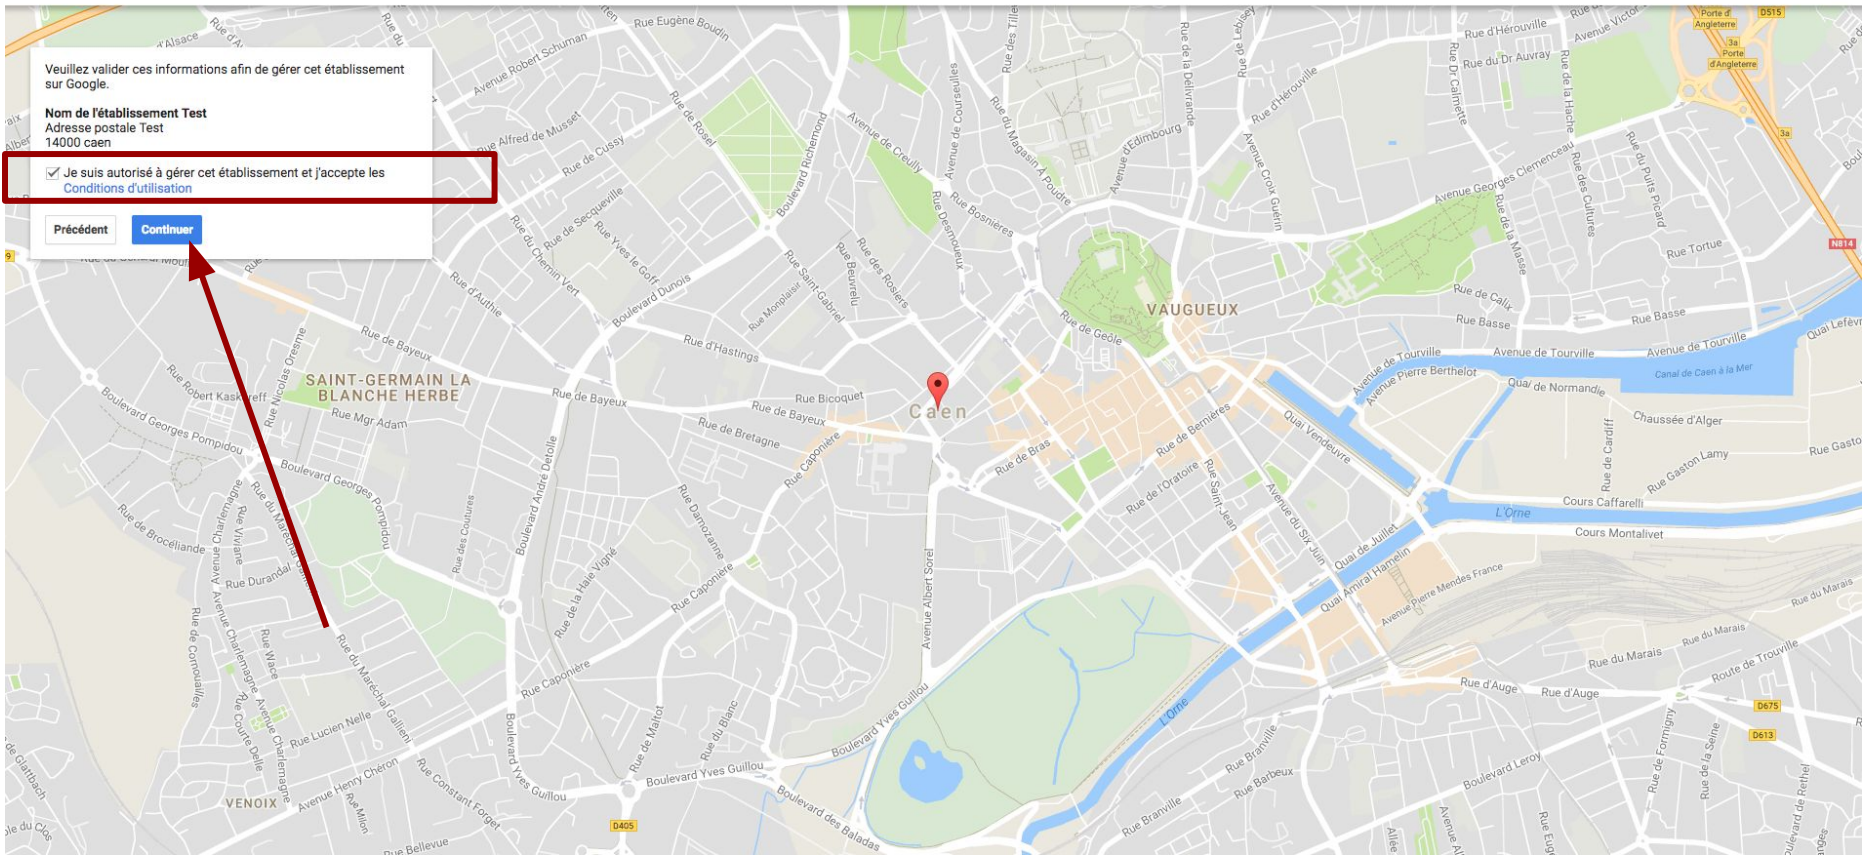

En cliquant sur continuer, vous gérez dès à présent votre google place